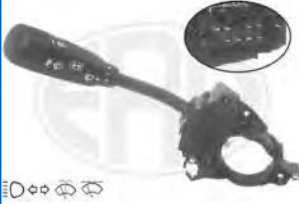

Combi Switch Function: with high beam function, with indicator function, with wipe interval function, with wipe-wash function, Number of connectors: 8

440550	Steering Column Switch	VW 1K0 953 519 A, 1K0 953 519 A 01C, 1K0 953 519 A 9B9, 1K0 953 519 C, 1K0 953 519 C 9B9, 1K0 953 519 J, 1K0 953 519 J 9B9	AUDI A3 SEAT ALTEA, ALTEA XL, LEON, TOLEDO SKODA OCTAVIA, SUPERB, YETI VW CADDY, EOS, GOLF, JETTA, SCIROCCO, TIGUAN, TOURAN