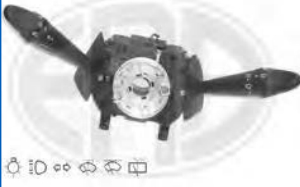

ERA

Devioguida

Steering column switches

ERA Code	Subgroup	OE / Comparable code	Used on vehicles
440043	Steering Column Switch	FIAT 717756614, 735251559 VALEO 251377, 251470	FIAT BRAVA, BRAVO

Combi Switch Function: with high beam function, with indicator function, with light dimmer function, with rear wipe-wash function, with wipe interval function, with wipe-wash function, Number of connectors: 28, Weight [kg]: 0,505

440050	Steering Column Switch	RENAULT 77 01 349 477, 77 01 349 479 VALEO 251106	RENAULT 5